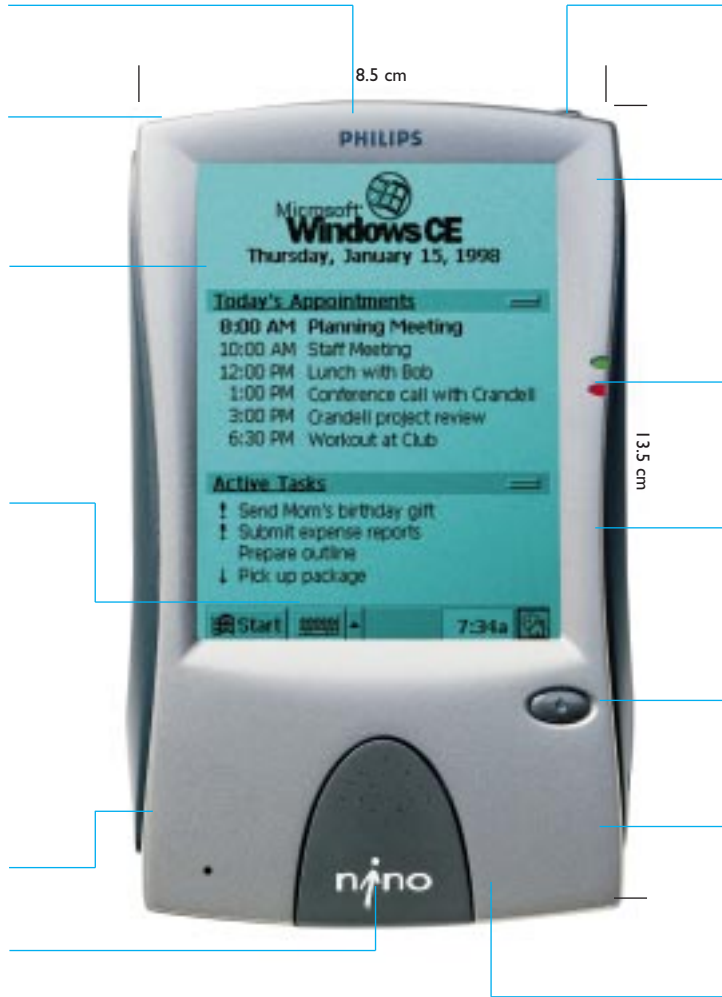

Multiple input methods

The Nino 300 is equipped with a T9™ smart keyboard developed by Tegic Communications and supports smARTwriter® handwriting recognition program.

Optional Low-power 19.2Kbps data/fax modem

Access information and stay in touch with your office, your clients, or your family.

Voice Command

Use your voice to conveniently access applications and information with Pocket Commander™, a voice command program developed by ART™.

Weight approx. 220 g (with batteries)

Stylus

Touch the screen and the Nino is at your command. Or use the Nino scroller mechanism, a unique scroll/enter feature.

Voice Recorder Quick Start button

Just press the button and talk into the microphone. Voice Recorder enables you to record ideas and reminders. With Windows 95-compatible sound compression, you can record up to 16 minutes per MB. You can even attach recordings to e-mail.