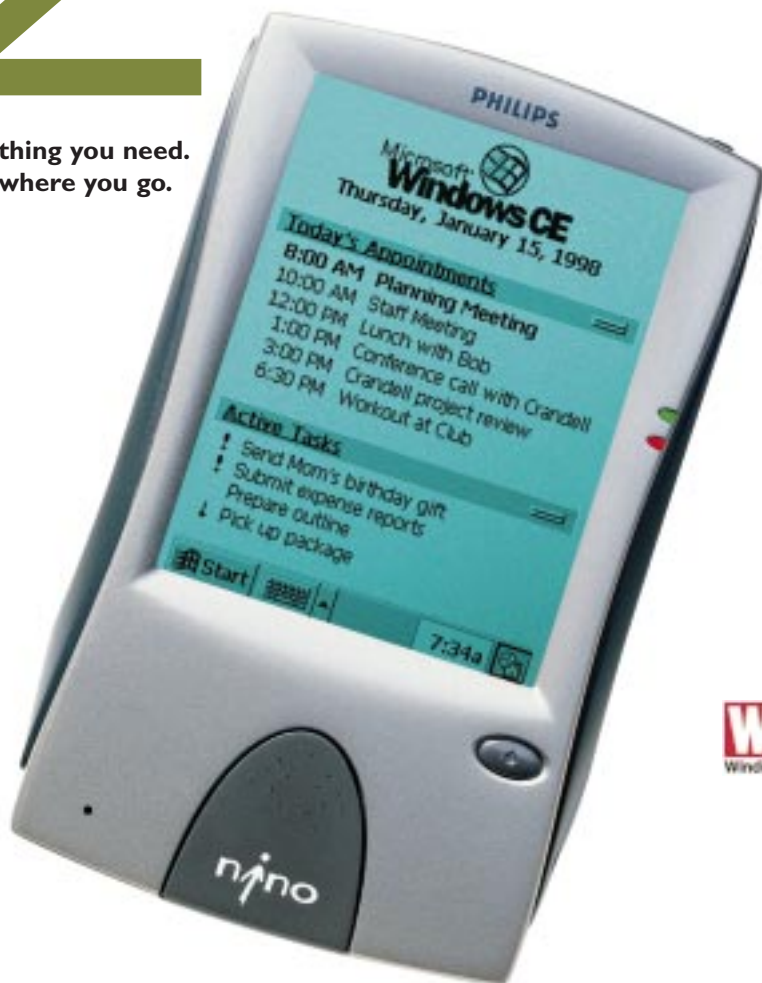

NINO

Everything you need.
Everywhere you go.

300

NINO™ 300 PERSONAL COMPANION

Personal Companion

nino

The Nino 300 keeps you up to date when you're on the go. Access your important information with this lightweight, pen-based personal companion. The Nino 300 is the affordable, efficient way to keep track of Personal Information Management, Mail/Messaging, and Information Services. The Nino 300. Everything you need. Everywhere you go.

- Synchronise your calendar, contacts, and to-do lists between the Nino 300 and your desktop PC with the Nino Dock (included). You can even recharge batteries at the same time. The Nino 300 lets you keep in touch with everything you need.
- Unique ergonomic design allows one-handed operation and quick, simple access to

C processor and at least 4MB of memory, pocket-sized power.

The Nino 300 runs Microsoft® Windows® CE for the same PC. It comes complete with a variety of applications, including Pocket Outlook™, Inbox, Voice Recorder, and NoteTaker to name a few.

Check e-mail and search the Web with the optional Nino 300 or 19.2Kbps data/fax modem.

Expand memory with CompactFlash storage cards. The Nino 300 keeps up with you when you're on the go.

It's what you take when you leave your desk. With the compact, pen-based Nino 300, messages...stay organised...play games...send info from the Web. Everywhere you go.